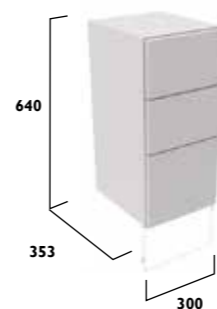

STORAGE CUPBOARDS

PRODUCT	FEATURES	FINISH	CARCASS	CODE
300 Three Drawer Floor Unit With Drawer Pack & Carcass	- Soft close runners - For a floormounted look, a plinth is required for this unit, see page 195	Scribe		
		Matt Mineral Blue	Graphite	T33D3S.MB
		Matt Viridian Green	Graphite	T33D3S.VRG
		Gloss White	White	T33D3S.GW
		Calm		
		Matt Mineral Blue	Graphite	T33D3C.MB
		Matt Dark Grey	Graphite	T33D3C.MDG
		Gloss White	White	T33D3C.GW
		Gloss Light Grey	Graphite	T33D3C.GLG
		Matt Viridian Green	Graphite	T33D3C.VRG
		Legacy		
		Matt Mineral Blue	Oak	T33D3L.MB
		Matt Flax	Oak	T33D3L.FX
		Matt Dark Grey	Oak	T33D3L.MDG
		Matt Viridian Green	Oak	T33D3L.VRG
		€824.60