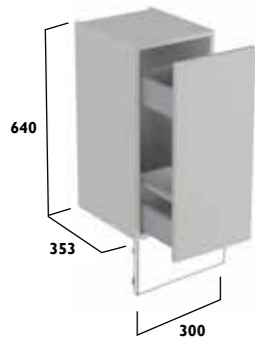

STORAGE CUPBOARDS

PRODUCT	FEATURES	FINISH	CARCASS	CODE
300 One Drawer Floor Unit With Door Pack & Carcass - Standard Depth	- Soft close drawer with 2 drawer boxes for storage. - For a floor mounted look, a plinth is required for this unit, see page 134	Scribe		
		Matt Mineral Blue	Graphite	T31D3S.MB
		Matt Viridian Green	Graphite	T31D3S.VRG
		Gloss White	White	T31D3S.GW
		Calm		
		Matt Mineral Blue	Graphite	T31D3C.MB
		Matt Dark Grey	Graphite	T31D3C.MDG
		Gloss White	White	T31D3C.GW
		Gloss Light Grey	Graphite	T31D3C.GLG
		Matt Viridian Green	Graphite	T31D3C.VRG
		Legacy		
		Matt Mineral Blue	Oak	T31D3L.MB
		Matt Flax	Oak	T31D3L.FX
		Matt Dark Grey	Oak	T31D3L.MDG
		Matt Viridian Green	Oak	T31D3L.VRG
				€585.46