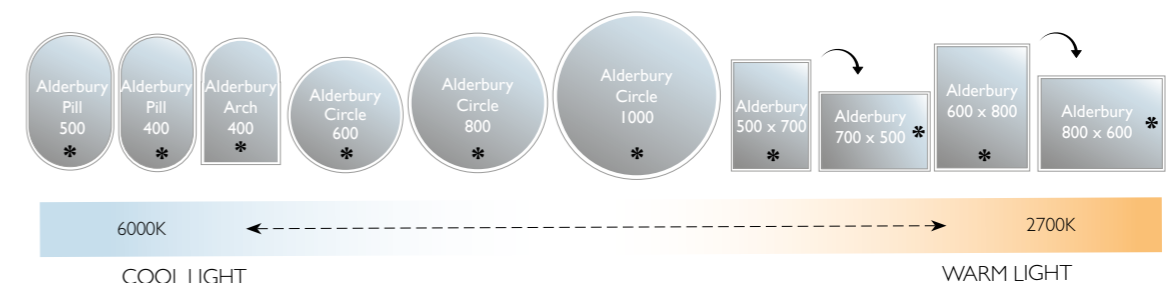

GHOST GLASS TECHNOLOGY

When switched off, the mirror appears smooth and seamless, with no visible light perimeter maintaining a clean, minimalist look. With a simple touch, the edges come to life, creating a glowing halo effect. It transforms from an everyday mirror into a striking design feature.