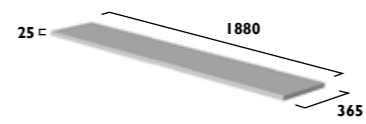

PRODUCT	FEATURES	FINISH	CODE	PRICE
Standard Depth 1280mm Solid Surface Worktop	1280mm solid surface worktop - For use with standard depth furniture - Can be cut to any size/shape - Supplied with factory finished front & ends 3mm edge profile	Arctic White	TF3W12A.AR	€578.05
		Grey Quartz	TF3W12A.GQ	
		Carrara	TF3W12A.CA	
		Dark Quartz	TF3W12A.DQ	
Standard Depth 1880mm Solid Surface Worktop	1880mm solid surface worktop - For use with standard depth furniture - Can be cut to any size/shape - Supplied with factory finished front & ends 3mm edge profile	Arctic White	TF3W18A.AR	€735.70
		Grey Quartz	TF3W18A.GQ	
		Carrara	TF3W18A.CA	
		Dark Quartz	TF3W18A.DQ	
Slim Depth 1280mm Solid Surface Worktop	1280mm solid surface worktop - For use with slim depth furniture - Can be cut to any size/shape - Supplied with factory finished front & ends 3mm edge profile	Arctic White	TF2W12A.AR	€405.95
		Grey Quartz	TF2W12A.GQ	
		Carrara	TF2W12A.CA	
		Dark Quartz	TF2W12A.DQ	
Slim Depth 1880mm Solid Surface Worktop	1880mm solid surface worktop - For use with slim depth furniture - Can be cut to any size/shape - Supplied with factory finished front & ends 3mm edge profile	Arctic White	TF2W18A.AR	€578.05
		Grey Quartz	TF2W18A.GQ	
		Carrara	TF2W18A.CA	
		Dark Quartz	TF2W18A.DQ	
Solid Surface Worktop Adhesive	2 part glue cartridge and nozzle 2 part adhesive for solid surface worktops - Supplied with applicator - no need for specialist adhesive gun	Clear	FSG.CL	€68.58