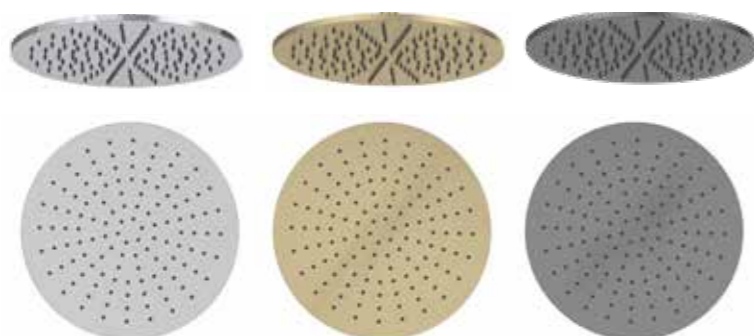

With an overflow bath filler, water runs into your bath through the filler rather than a traditional bath mixer tap. Mounted on the inside of the bath, the overflow acts as a combined filler and overflow and comes with a click waste.

Round Overflow Bath Filler

Chrome	SVACS02	€192.68
Brushed Brass	SVACS30	€232.10
Gunmetal	SVACS46	€232.10