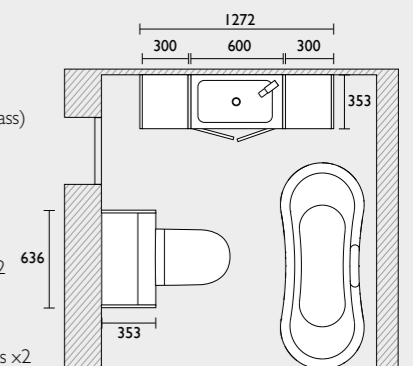

Legacy - Standard Depth Furniture Run

- T3BW6L.VRG 600 back to wall WC unit
- BTWC1250S Marston back to wall WC
- TS1255S-SF Marston thermostet WC seat
- VOR790 Vortex cistern
- TR9041 Oval flush button
- T2CU6L.VRG 600 sit on countertop unit (oak carcass)
- T3SC6L.VRG 600 basin unit (oak carcass)
- DC12053 Brook countertop basin
- TAN5204 Anthem tall basin mixer
- TFHTOR.A Toro t-bar knobs x6
- T31D3L.VRG 300 one drawer unit (oak carcass) x2
- VRM50A-BR Verge arch mirror
- T3EP8S.VRG Filler/clad-on end panel x5
- T2EP10S.VRG Countertop sit on clad-on end panels x2
- TF3W2024.OK 2000 laminate worktop (natural oak)
- TPL15T.VRG 1500 plinth
  (worktop & plinth cut to size)
- DC17013 Vitoria double slipper bathtub
- WASTE29 Universal open basin waste