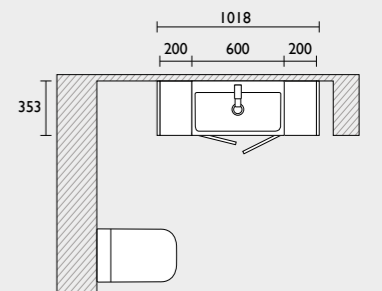

Calm - Standard Depth Furniture Run

- BTW250S Cadence Square back to wall WC
- TS1051S-SF Cadence Square Slim Wrap Over WC Seat
- VOR790 Vortex cistern
- T3SC6C.GLG 600 basin unit (graphite carcass)
- TIS600S Standard depth 600 inline Isocast basin
- TCLI109 Cohort Lever basin mixer
- ENYH.160.BN Enya handles x4
- T3FC2C.GLG 200 floor cupboard (graphite carcass) x2
- ALM80C-BN Alderbury mirror
- T3EP8S.GLG Filler/clad-on end panel x2
- TF3W12A.DQ 1280 solid surface worktop - dark quartz
- TPL155.GLG 1500 plinth
  (worktop & plinth cut to size)