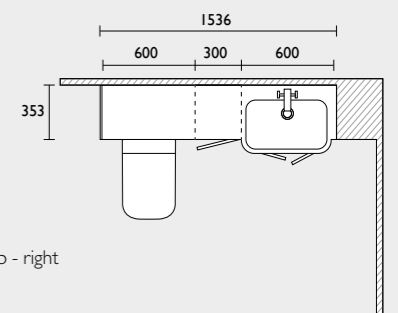

Legacy - Standard Depth Furniture Run

- T3BW6L.MDG 600 back to wall WC unit
- BTW475S Structure back to wall WC
- TS450S-SF Structure WC seat
- VOR790 Vortex cistern
- TR9023 Oval dual flush plate
- T3FC3LMDG 300 floor cupboard (oak carcass)
- T3SC6LMDG 600 basin unit (oak carcass)
- TIS1540S.R 1540mm basin with integrated worktop - right
- TCM111 Cheltenham basin mixer
- TFHFLOC Florence chrome handles x3
- VRM060 600 Verge mirror
- T3EP8T.MDG Filler/clad-on end panel x2
- TPL15T.MDG 1500 plinth (plinth cut to size)