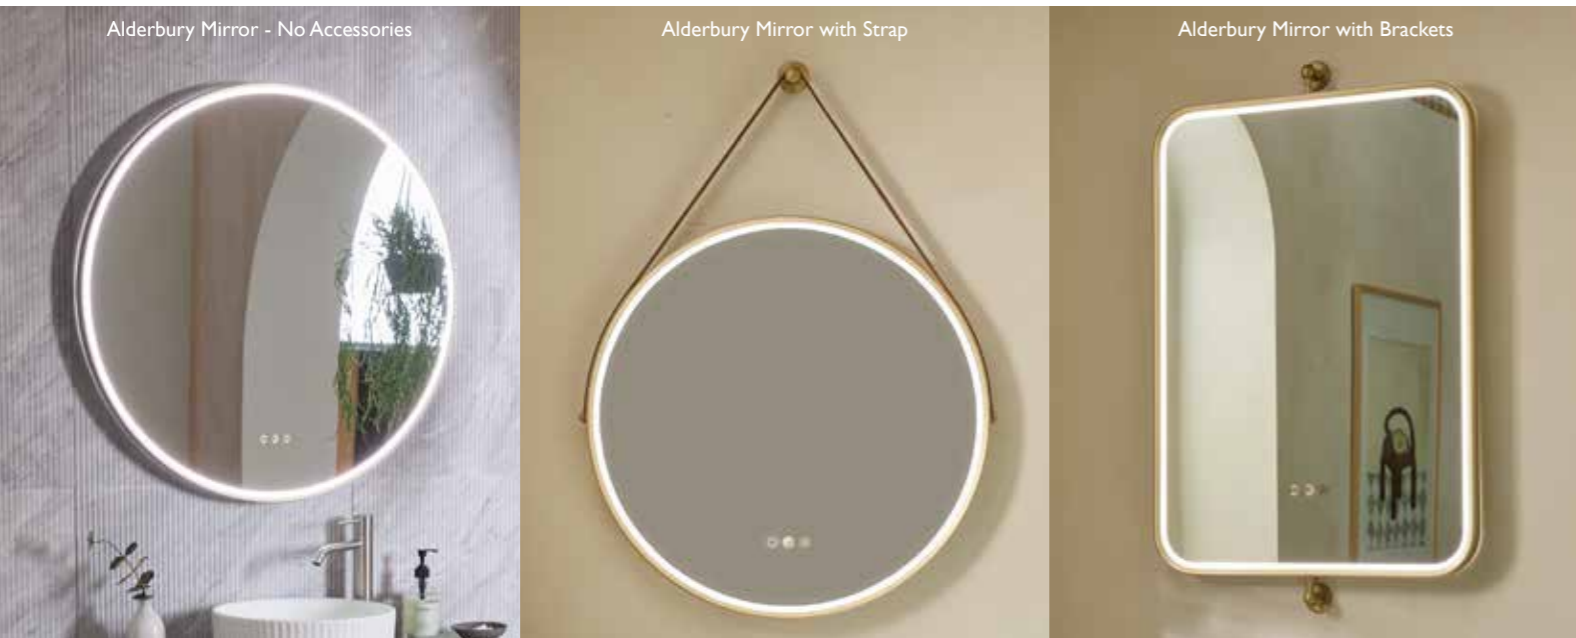

ALDERBURY

Whether you're looking for classic design or the latest in mirror technology, the Alderbury range combines the traditional with the modern. Offering flexible design options including three finishes, a demist feature and ghost glass technology, Alderbury mirrors are made to be the centrepiece of your new bathroom.

- Modular design – Choose between standard frame, traditional wall hangers or hanging straps in brown or black
- Innovative ghost glass technology for a clean aesthetic when off
- Motion sensing with auto-off (optional feature)
- Three touch sensor for light colour changing technology, to control brightness and separate heated demister pad controls with auto-off feature
- Variable & dimmable LEDs provide warmth and brightness from an invigorating daylight white (6000k) to a relaxing warm white (2700k) on all variants.
- IP44 rated for safe use in the bathroom
- Aluminium frame in on-trend finishes - chrome, brushed brass or brushed nickel
- Optional accessories available - Hanging strap or Wall brackets.

2. Optional Brackets or Strap

Add the suffix below to your chosen mirror code. For example ALM40PCHF4 would generate an order for 400 Pill Mirror in chrome with brackets

Wall Brackets F4	Brown Strap F2	Black Strap F3
€96.29	€57.77	€57.77

Note: Strap not suitable for 1000mm circular mirror.
Wall brackets supplied as a pair and can be mounted top and bottom or on either side.

1. Choose Your Shape and Finish