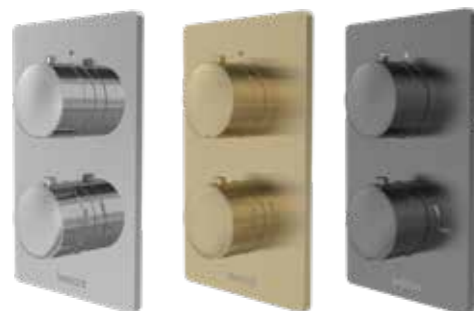

Coordinating

Coordinating taps are available to match with Cohort shower systems see pages 224 -229 for the full collection

COHORT STAINLESS STEEL

COHORT SHOWER ACCESSORIES

Create your Cohort shower system to fit your needs - just order a UniBox, choose your valve trim kit, and pair it with your favourite shower accessories.