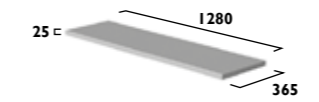

PRODUCT	FEATURES	FINISH	CODE	PRICE
Standard Depth 1280mm Solid Surface Worktop	1280mm solid surface worktop - For use with standard depth furniture - Can be cut to any size/shape - Supplied with factory finished front & ends 3mm edge profile	Arctic White	TF3W12A.AR	€578.05
		Grey Quartz	TF3W12A.GQ	
		Carrara	TF3W12A.CA	
		Dark Quartz	TF3W12A.DQ	
Standard Depth 1880mm Solid Surface Worktop	1880mm solid surface worktop - For use with standard depth furniture - Can be cut to any size/shape - Supplied with factory finished front & ends 3mm edge profile	Arctic White	TF3W18A.AR	€735.70
		Grey Quartz	TF3W18A.GQ	
		Carrara	TF3W18A.CA	
		Dark Quartz	TF3W18A.DQ	
Slim Depth 1280mm Solid Surface Worktop	1280mm solid surface worktop - For use with slim depth furniture - Can be cut to any size/shape - Supplied with factory finished front & ends 3mm edge profile	Arctic White	TF2W12A.AR	€405.95
		Grey Quartz	TF2W12A.GQ	
		Carrara	TF2W12A.CA	
		Dark Quartz	TF2W12A.DQ	
Slim Depth 1880mm Solid Surface Worktop	1880mm solid surface worktop - For use with slim depth furniture - Can be cut to any size/shape - Supplied with factory finished front & ends 3mm edge profile	Arctic White	TF2W18A.AR	€578.05
		Grey Quartz	TF2W18A.GQ	
		Carrara	TF2W18A.CA	
		Dark Quartz	TF2W18A.DQ	
Solid Surface Worktop Adhesive	2 part glue cartridge and nozzle 2 part adhesive for solid surface worktops - Supplied with applicator - no need for specialist adhesive gun	Clear	FSG.CL	€68.58