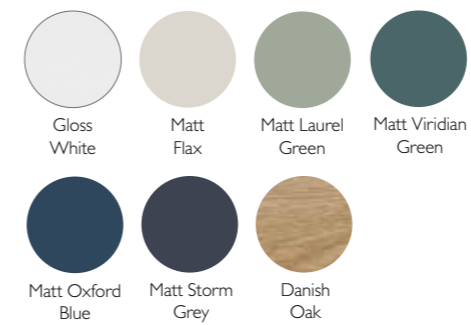

Finish Options

Swatch Service

Cadence is available in a variety of finishes. Unsure of which one to choose? Why not scan the QR code and order a sample.