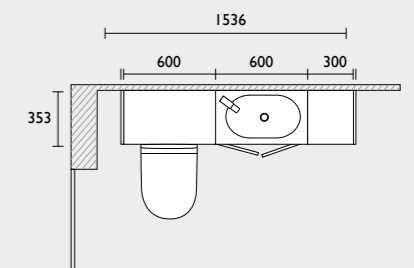

Calm - Standard Depth Furniture Run

- T3BW6C.MDG 600 back to wall WC unit
- BTW950S Micra Evo comfort height back to wall WC
- DCI4037-SF Micra Evo WC seat
- TR9008 Comfort height cistern
- TR9034 Round flush button
- T3SC6C.MDG 600 basin unit (graphite carcass)
- DCI2051 Bay pill countertop basin
- TAN5204 Anthem tall basin mixer
- T33D3C.MDG 300 three drawer floor cupboard (graphite carcass)
- TFHLUC.128.A Lucia handles x5
- XGM80C-BR 800 Oxygen mirror
- T3EP8T.MDG Filler/clad-on end panel x2
- TF3W18A.AR 1880 solid surface worktop (arctic white)
- TPL15S.MDG 1500 plinth (worktop & plinth cut to size)