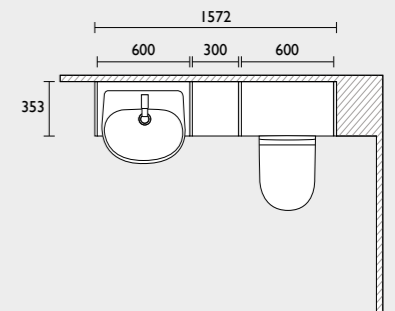

Legacy - Standard Depth Furniture Run (Left)

- T3BW6L.FX 600 back to wall WC unit
- BTW950S Micra Evo back to wall WC
- DCI4037-SF Micra Evo WC seat
- VOR790 Vortex cistern
- TR9040 Oval dual flush plate
- T33D3LFX 300 three drawer floor cupboard (oak carcass)
- T3SC6LFX 600 basin unit (oak carcass)
- DCI4029 Micra Evo semi-countertop basin
- TMS11 Marston basin mixer
- TFHSOFBR Sofia knob x5
- VRM60C 600 circular Verge mirror
- T3EP8S.FX Filler/clad-on end panel x3
- TF3W18A.AR 1880 solid surface worktop (arctic white)
- TPL15T.FX 1500 plinth (worktop & plinth cut to size)