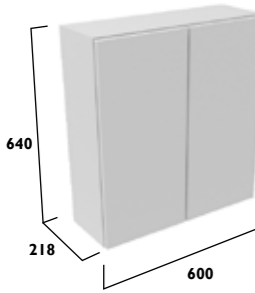

600 Wall Cupboard With Door Pack & Carcass	- Soft close hinges - Two glass shelves - Concealed hangers - Suitable for standard & slim depth units	Scribe		
		Matt Mineral Blue	Graphite	TWC6S.MB
		Matt Viridian Green	Graphite	TWC6S.VRG
		Gloss White	White	TWC6S.GW
		Calm		
		Matt Mineral Blue	Graphite	TWC6C.MB
		Matt Dark Grey	Graphite	TWC6C.MDG
		Gloss White	White	TWC6C.GW
		Gloss Light Grey	Graphite	TWC6C.GLG
		Matt Viridian Green	Graphite	TWC6C.VRG
		Legacy		
		Matt Mineral Blue	Oak	TWC6L.MB
		Matt Flax	Oak	TWC6L.FX
		Matt Dark Grey	Oak	TWC6L.MDG
		Matt Viridian Green	Oak	TWC6L.VRG
				€947.21