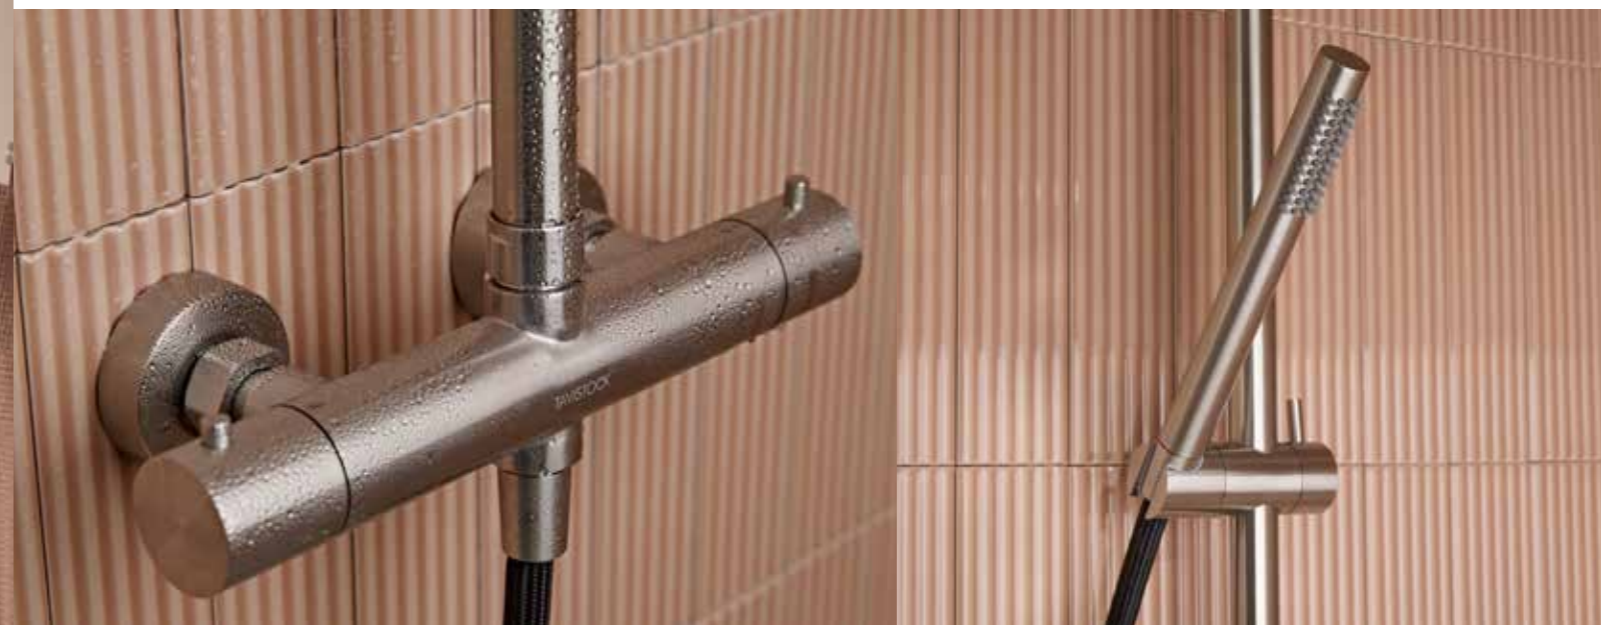

Cohort Bar Shower System

SCL1511	Stainless Steel	€909.46

Features

- Separate flow and temperature controls
- 250mm stainless steel overhead shower
- Single function stainless steel shower handset
- Anti-Scald thermostatic control for safe showering
- Adjustable riser rail allows you to change the shower head height even after installation
- Includes bar valve compression quick fixing kit
- 1.5m braided shower hose
- With Anti-Fingerprint coating
- Minimum recommended pressure 1.0bar
- Uniquely developed to pair with the Cohort stainless steel tap collection

Coordinating

Coordinating taps are available to match with Cohort shower systems see pages 224 -229 for the full collection