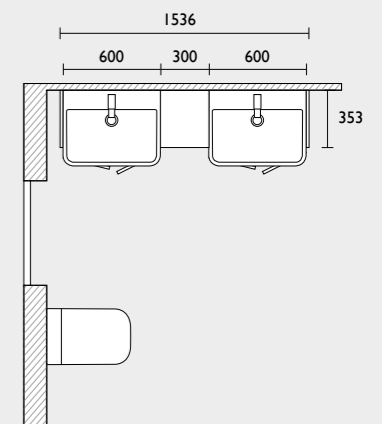

Calm - Standard Depth Furniture Run (above)

- WH450S Structure wall hung WC
- TS450S-SF Structure WC seat
- TR9005 0.82 wall hung WC frame
- TR9021 Circles flush plate
- T3SC6C.GW 600 basin unit x2 (white carcass)
- T33D3C.GW 300 3x drawer floorunit (white carcass)
- SCSB453S Structure semi-countertop basin x2
- TFHHAN.B Hana black handles x7
- TANI I03 Anthem basin mixer x2
- VRM50P Verge pill mirror x2
- T3EP8S.W Filler/clad-on end panel x2
- TF3W18A.GQ 1880 & solid surface worktop (grey quartz) (worktop & end panels cut to size)