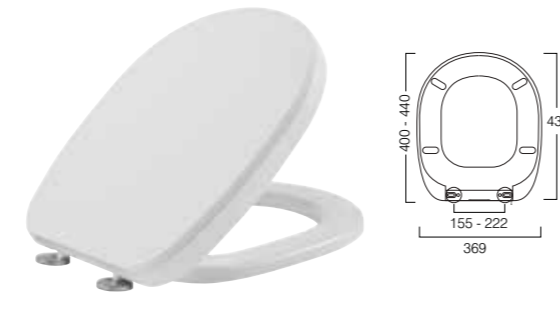

SPECIALIST SHAPE SEATS

Secure-Fix QR

Delta WC Seat

- OEM replacement toilet seat
- Highly durable thermoset material
- Adjustable hinges with **Secure-Fix QR** technology keep seat firmly in place
- Designed to fit most popular D-shaped suites
- Soft close hinge mechanism
- Single button quick release for ease of cleaning
- Top & under fixings
- 5 year guarantee

Delta D Shape Toilet Seat with Quick Release Hinges
370(w) x 455(d)mm

White - 8903WSC-SF **€85.92**

Secure-Fix QR

Dune WC Seat

- OEM replacement toilet seat
- Highly durable thermoset material
- Adjustable hinges with **Secure-Fix QR** technology keep seat firmly in place
- Designed to fit most popular D-shaped suites
- Soft close hinge mechanism
- Single button quick release for ease of cleaning
- Top & under fixings
- 5 year guarantee

Dune D Shape Toilet Seat with Quick Release Hinges
368(w) x 455(d)mm

White - 8904WSC-SF **€85.92**

Delta & Dune Replacement WC seat compatibility	
Imex – Arco | Blade | Duro | Ivan	Laufen – Sonar, Kartell | Pro
Villeroy & Boch – Subway | Subway 2.0 | Subway 3.0 | Architectura Avento | Onovo	Twyforde – E100 Round
Vitra – S50 | Zentrum | Integra	RAK – Resort | Tonique | Compact
Roca – Inspira Round | Ona | Meridian-N | Nexo	R2 – Radar | Debut
Duravit – D-Neo | Duravit No. 1	Tavistock – Micra Evo

Secure-Fix QR

Area WC Seat

- OEM replacement toilet seat
- Highly durable thermoset material
- Adjustable hinges with **Secure-Fix QR** technology keep seat firmly in place
- Designed to fit popular soft-square suites
- Soft close mechanism
- Single button quick release for ease of cleaning
- Top fix
- 5 year guarantee

Area Square Shape Toilet Seat with Quick Release Hinges
356(w) x 423(d)mm

White - 8905WSC-SF **€97.35**