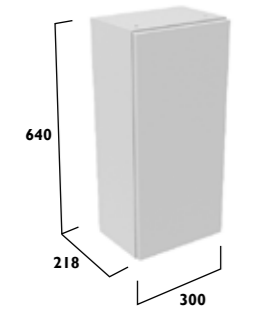

300 Wall Cupboard With Door Pack & Carcass	- Soft close hinges - Reversible door (Calm & Legacy) - For Scribe units please choose a left or right handed door - Two glass shelves - Concealed hangers - Suitable for standard & slim depth units	Calm			
		Matt Mineral Blue	Graphite	TWC3C.MB	
		Matt Dark Grey	Graphite	TWC3C.MDG	
		Gloss White	White	TWC3C.GW	
		Gloss Light Grey	Graphite	TWC3C.GLG	
		Matt Viridian Green	Graphite	TWC3C.VRG	
		Legacy			
		Matt Mineral Blue	Oak	TWC3L.MB	
		Matt Flax	Oak	TWC3L.FX	
		Matt Dark Grey	Oak	TWC3L.MDG	
		Matt Viridian Green	Oak	TWC3L.VRG	
		Scribe	LEFT	RIGHT	
		Matt Mineral Blue	Graphite	TWC3SL.MB	TWC3SR.MB
		Matt Viridian Green	Graphite	TWC3SL.VRG	TWC3SR.VRG
		Gloss White	White	TWC3SL.GW	TWC3SR.GW
				€440.37 €440.37