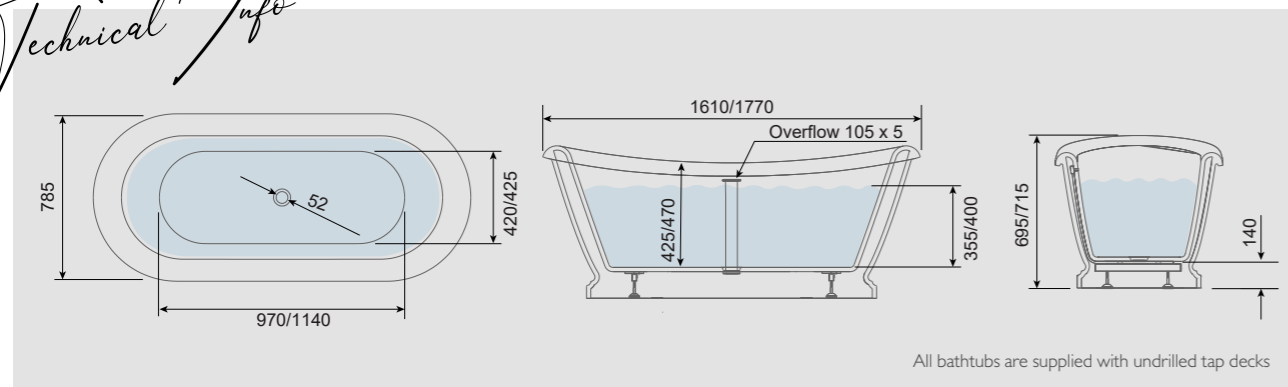

Technical Info

All bathtubs are supplied with undrilled tap decks