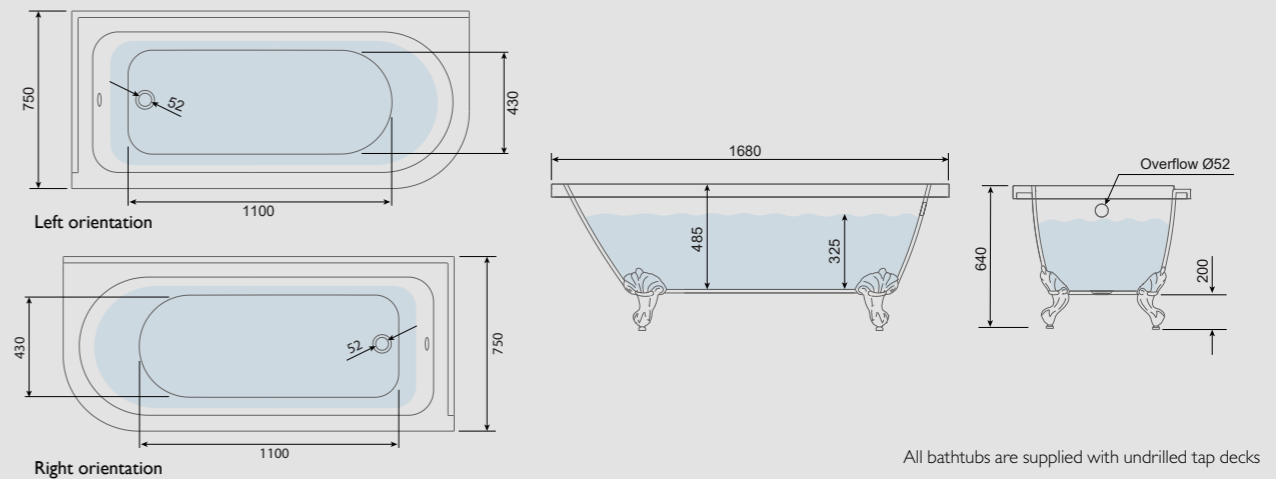

Technical Info

All bathtubs are supplied with undrilled tap decks

Don't forget to complete your bathtub by choosing your bathtub accessories, see page 218