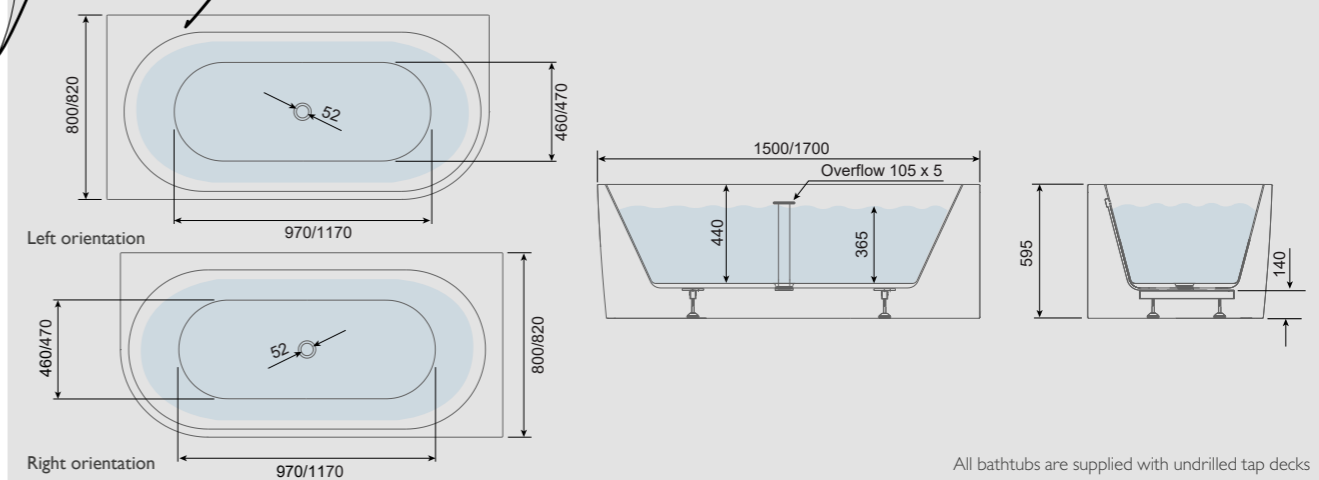

Technical Info

All bathtubs are supplied with undrilled tap decks