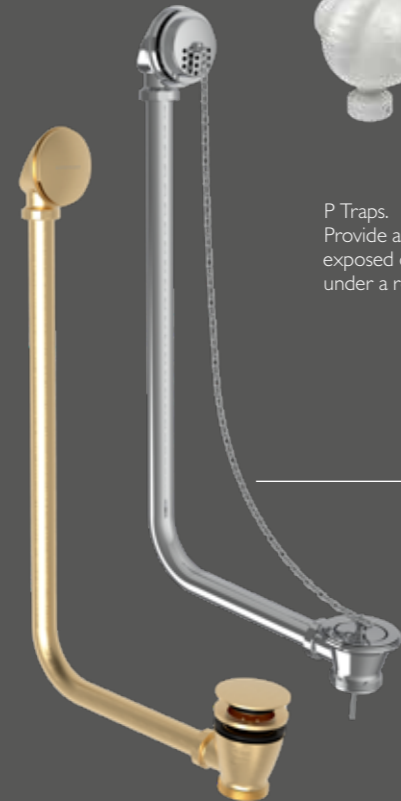

Exposed overflow kit. Available in click mechanism and chain waste options

Shrouds & Standpipes. Conceal unsightly pipework while supporting your bath filler or bath/shower mixer