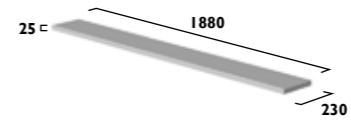

PRODUCT	FEATURES	FINISH	CODE	PRICE
Standard Depth 1280mm Solid Surface Worktop	1280mm solid surface worktop - For use with standard depth furniture - Can be cut to any size/shape - Supplied with factory finished front & ends 3mm edge profile	Arctic White	TF3W12A.AR	€578.05
		Grey Quartz	TF3W12A.GQ	
		Carrara	TF3W12A.CA	
		Dark Quartz	TF3W12A.DQ	
Standard Depth 1880mm Solid Surface Worktop	1880mm solid surface worktop - For use with standard depth furniture - Can be cut to any size/shape - Supplied with factory finished front & ends 3mm edge profile	Arctic White	TF3W18A.AR	€735.70
		Grey Quartz	TF3W18A.GQ	
		Carrara	TF3W18A.CA	
		Dark Quartz	TF3W18A.DQ	
Slim Depth 1280mm Solid Surface Worktop	1280mm solid surface worktop - For use with slim depth furniture - Can be cut to any size/shape - Supplied with factory finished front & ends 3mm edge profile	Arctic White	TF2W12A.AR	€405.95
		Grey Quartz	TF2W12A.GQ	
		Carrara	TF2W12A.CA	
		Dark Quartz	TF2W12A.DQ	
Slim Depth 1880mm Solid Surface Worktop	1880mm solid surface worktop - For use with slim depth furniture - Can be cut to any size/shape - Supplied with factory finished front & ends 3mm edge profile	Arctic White	TF2W18A.AR	€578.05
		Grey Quartz	TF2W18A.GQ	
		Carrara	TF2W18A.CA	
		Dark Quartz	TF2W18A.DQ	
Solid Surface Worktop Adhesive	2 part glue cartridge and nozzle 2 part adhesive for solid surface worktops - Supplied with applicator - no need for specialist adhesive gun	Clear	FSG.CL	€68.58