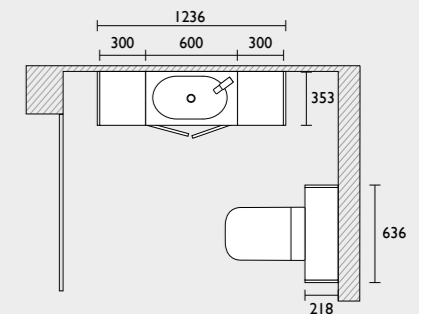

Calm - Standard Depth Furniture Run

T31D3C.VRG	300 one drawer unit (graphite carcass) x2
T3SC6C.VRG	600 basin unit (graphite carcass)
DCI2051	Bay pill countertop basin
TAN5205	Anthem tall basin mixer
T2BW6C.VRG	600 back to wall WC unit
BTW1050S	Compass Square back to wall WC
TS1055S-SF	Compass Square WC seat
VOR790	Vortex cistern
TR9046	Oval dual flush button
T2CU6C.VRG	600 sit on countertop unit
TF3W2024.SL	2000 laminate worktop (riven slate)
QUIH.GM	Quinn knobs x6
PTM100	1000 Portal mirror
T3EP8S.VRG	Filler/clad-on end panel x2
T2EP19S.VRG	Tall clad-on end panels x2
WASTE33	Universal open basin waste (worktop & end panels cut to size)