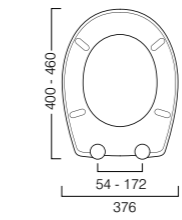

SOFT CLOSE QUICK RELEASE SEATS

Alpine WC Seat

- Concave lid design
- Highly durable thermoset material
- Soft close hinge mechanism
- Adjustable hinges with **Secure-Fix QR** technology keep seat firmly in place
- Non slip buffers
- Dual button quick release for ease of cleaning
- Top & under fixings
- Designed to fit most standard shape toilet pans
- Weight 1.8kg
- 5 year guarantee

Thermoset Soft Close Seat with Quick Release Hinges
376(w) x 445(d)mm

White - O803SC-SF

€65.59