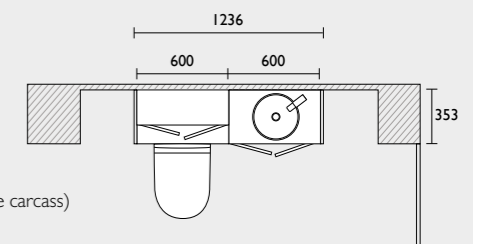

Scribe - Standard Depth Furniture Run

- T3BW6S.VRG 600 back to wall WC unit
- BTW1150S Compass Round back to wall WC
- TS1155S-SF Compass Round WC Seat
- VOR790 Vortex cistern
- TR9041 Oval flush button
- T3SC6S.VRG 600 basin unit (graphite carcass)
- DC12049 Fen round countertop basin
- TAN5204 Anthem tall basin mixer
- T2CU6S.VRG 600 sit on countertop unit (graphite carcass)
- XGM50P-BR Oxygen pill mirror
- T3EP8S.VRG Filler/clad-on end panel x2
- T2EP10S.VRG Countertop sit on clad-on end panels x2
- TF3W12A.CA 1280 solid surface worktop (carrara)
- TPL15S.VRG 1500 plinth
  (worktop & plinth cut to size)
- WASTE29 Universal open basin waste x2