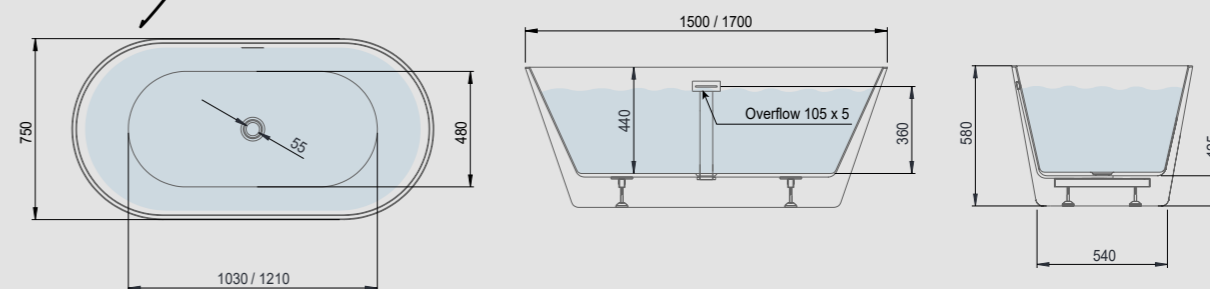

All bathtubs are supplied with undrilled tap decks