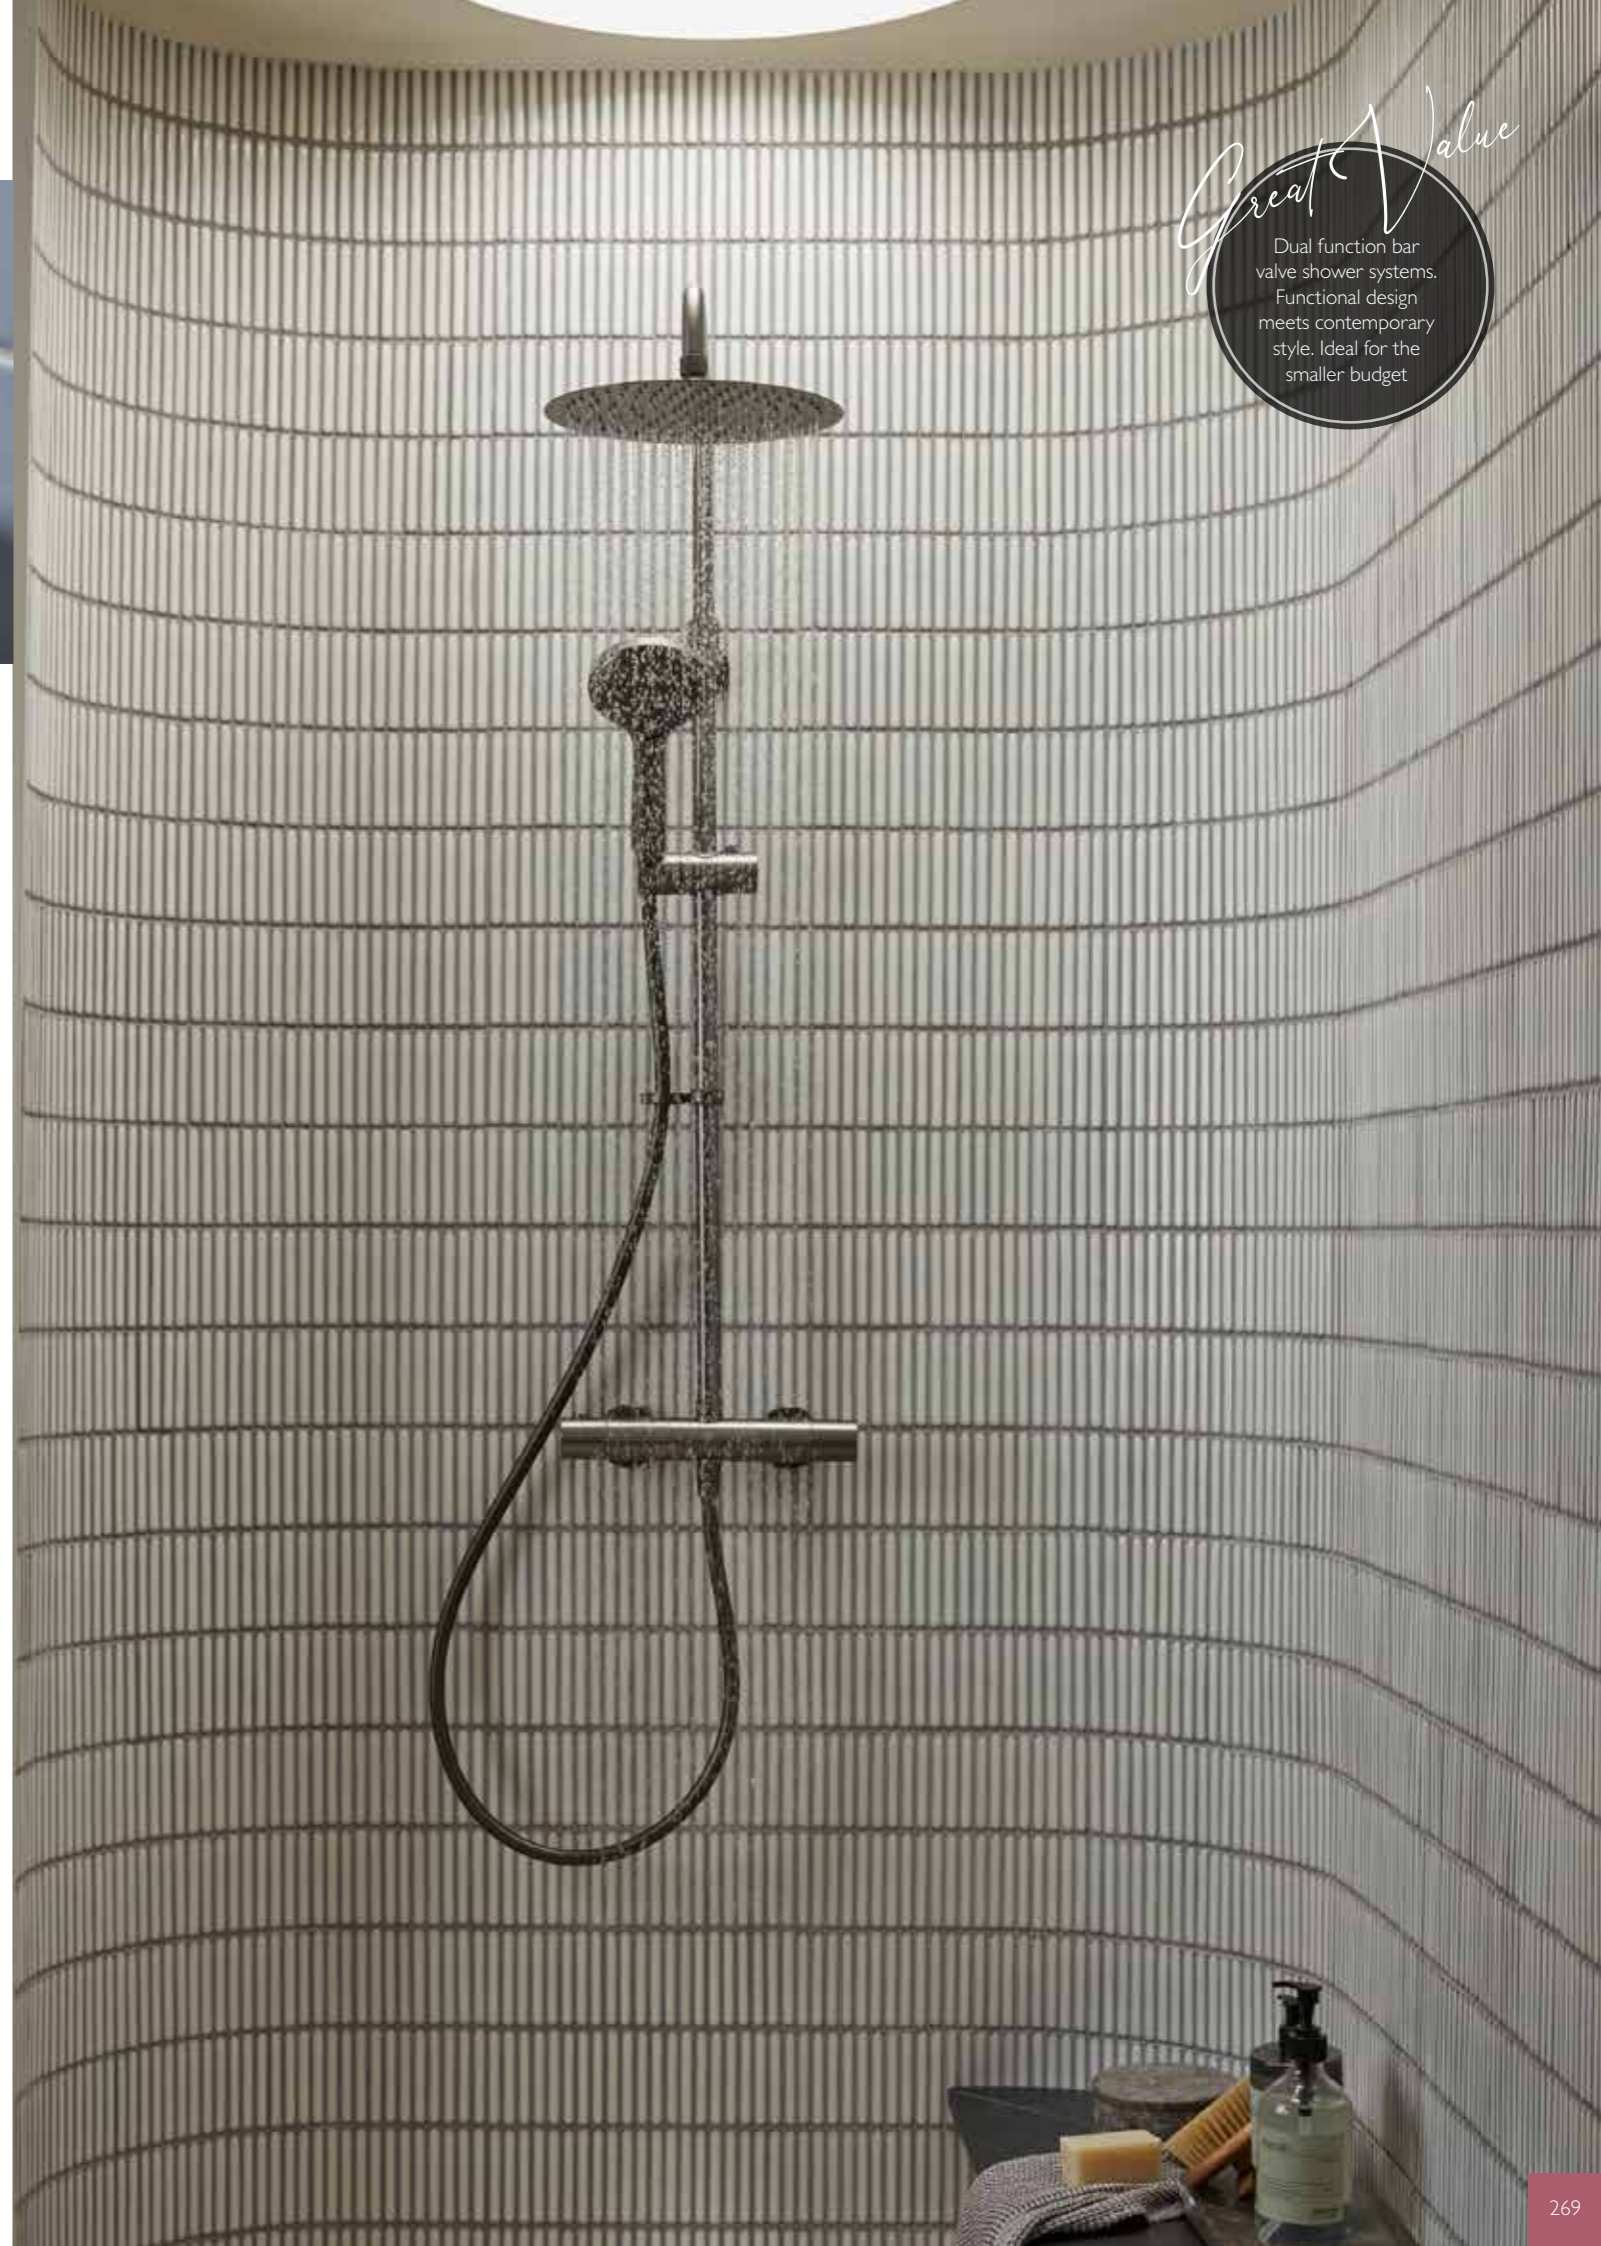

Quantum Single Function Bar Shower System

SQT2416	Chrome	€299.97
---------	--------	---------

QUANTUM BAR SHOWERS

PVD
HARDWEARING
& SCRATCH
RESISTANT
COATING
BRUSHED BRASS & GUNMETAL
ONLY

10
YEAR
GUARANTEE
INCLUDES THERMOSTATIC CARTRIDGE