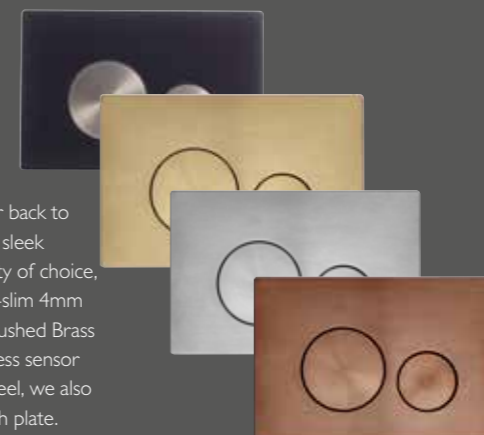

THE PERFECT FLUSH

Add the perfect finishing touch to your back to wall or wall hung WC with one of our sleek flushing options. We have a wide variety of choice, including premium plates with an ultra-slim 4mm profile, alongside simple yet elegant Brushed Brass push buttons to more hi-tech contactless sensor option. For those looking for a classic feel, we also offer a traditionally styled Chrome flush plate.