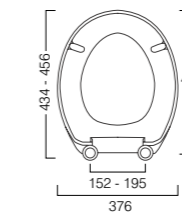

STANDARD CLOSE SEATS

Aspire WC Seat

- Highly durable thermoset material
- Adjustable stainless steel hinges
- Designed to fit most standard shape toilet pans
- Weight 2.4kg
- 5 year guarantee

Aspire Heavy Duty Thermoset Seat with Slim Profile
375(w) x 445(d)mm

White - O801A

€85.26