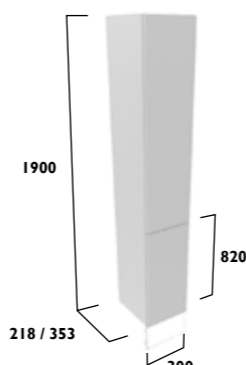

PRODUCT	FEATURES	FINISH	CARCASS	STD DEPTH CODE	SLIM DEPTH CODE
300 Full Height Cupboard With Door Pack & Carcass	- Soft close hinges - Reversible door (Calm & Legacy) - For Scribe units please choose a left or right handed door - Two adjustable glass shelves in top section - One wooden adjustable shelf in base - For a floormounted look, a plinth is required for this unit, see page 134	Calm			
		Matt Mineral Blue	Graphite	T3FH3C.MB	T2FH3C.MB
		Matt Dark Grey	Graphite	T3FH3C.MDG	T2FH3C.MDG
		Gloss White	White	T3FH3C.GW	T2FH3C.GW
		Gloss Light Grey	Graphite	T3FH3C.GLG	T2FH3C.GLG
		Matt Viridian Green	Graphite	T3FH3C.VRG	T2FH3C.VRG
		Legacy			
		Matt Mineral Blue	Oak	T3FH3L.MB	T2FH3L.MB
		Matt Flax	Oak	T3FH3L.FX	T2FH3L.FX
		Matt Dark Grey	Oak	T3FH3L.MDG	T2FH3L.MDG
		Matt Viridian Green	Oak	T3FH3L.VRG	T2FH3L.VRG
		Scribe			
		Matt Mineral Blue	Graphite	T3FH3SL.MB	T2FH3SL.MB
		Matt Viridian Green	Graphite	T3FH3SL.VRG	T2FH3SL.VRG
		Gloss White	White	T3FH3SL.GW	T2FH3SL.GW
		€909.11	€909.11	€909.11	€909.11