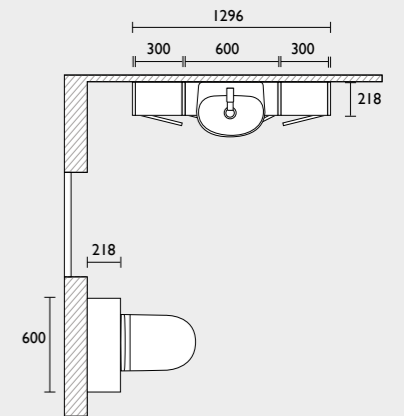

Legacy - Slim Depth Furniture Run

- T2BW6L.MB 600 back to wall WC unit
- DCI4044 Lansdown back to wall WC
- DCI4037-SF Lansdown WC seat
- VOR790 Vortex cistern
- TR9023 Oval dual flush plate
- T2FH3L.MB 300 tall floor cupboard (oak carcass)
- T2SC6L.MB 600 basin unit (oak carcass)
- DCI4045 Lansdown semi-countertop basin
- T2FC3L.MB 300 floor cupboard (oak carcass)
- TMS25 Marston mono basin mixer
- TFHSOFBR Sofia knobs x5
- VRM60C Ø600 Verge circular mirror
- T2EP8S.MB Filler/clad-on end panel x4
- T2EP19S.MB Tall filler/clad-on end panel x2
- TF2W18A.AR 1880 solid surface worktop (arctic white)
- TPL15T.MB 1500 plinth (worktop & plinth cut to size)
- DC6001 Recharging station