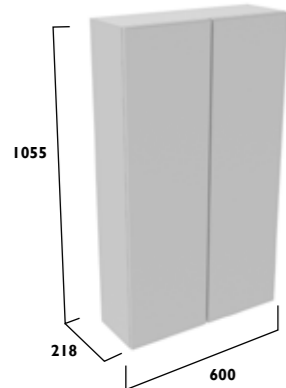

SUITABLE FOR USE WITH STANDARD & SLIM DEPTH UNITS

PRODUCT	FEATURES	FINISH	CARCASS	CODE
600 Sit On Unit Door Pack & Carcass	- Soft close hinges. - Two adjustable glass shelves. - One fixed wooden shelf. - Can be used on worktop or directly mounted onto a slim depth BTW unit. If mounted directly on to a worktop Countertop sit on unit - slim depth end panels should be used. If mounted directly on a slim depth BTW unit (no worktop) tall slim depth clad-on end panels should be used	Scribe		
		Matt Mineral Blue	Graphite	T2CU6S.MB
		Matt Viridian Green	Graphite	T2CU6S.VRG
		Gloss White	White	T2CU6S.GW
		Calm		
		Matt Mineral Blue	Graphite	T2CU6C.MB
		Matt Dark Grey	Graphite	T2CU6C.MDG
		Gloss White	White	T2CU6C.GW
		Gloss Light Grey	Graphite	T2CU6C.GLG
		Matt Viridian Green	Graphite	T2CU6C.VRG
		Legacy		
		Matt Mineral Blue	Oak	T2CU6L.MB
		Matt Flax	Oak	T2CU6L.FX
		Matt Dark Grey	Oak	T2CU6L.MDG
		Matt Viridian Green	Oak	T2CU6L.VRG
				€820.95