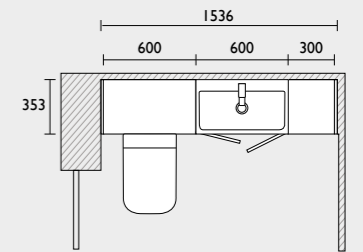

Scribe - Standard Depth Furniture Run

- T3BW6S.MB 600 back to wall WC unit
- BTW1050S Compass Square back to wall WC
- TS1051S-SF Compass Square slim WC seat
- VOR790 Vortex cistern
- TR9041 Oval flush button
- T3SC6S.MB 600 basin unit (graphite carcass)
- TIS600S In-line basin
- TANI104 Anthem basin mixer
- OVMCA Overflow trim
- T33D3S.MB 3 drawer unit (graphite carcass)
- XGM180C-BR Oxygen 800 mirror
- T3EP8S.MB Filler/clad-on end panel x2
- TF3W12A.CA 1280 solid surface worktop (carrara)
- TPL15S.MB 1500 plinth
  (worktop & plinth cut to size)
- SQT1513 Quantum shower system