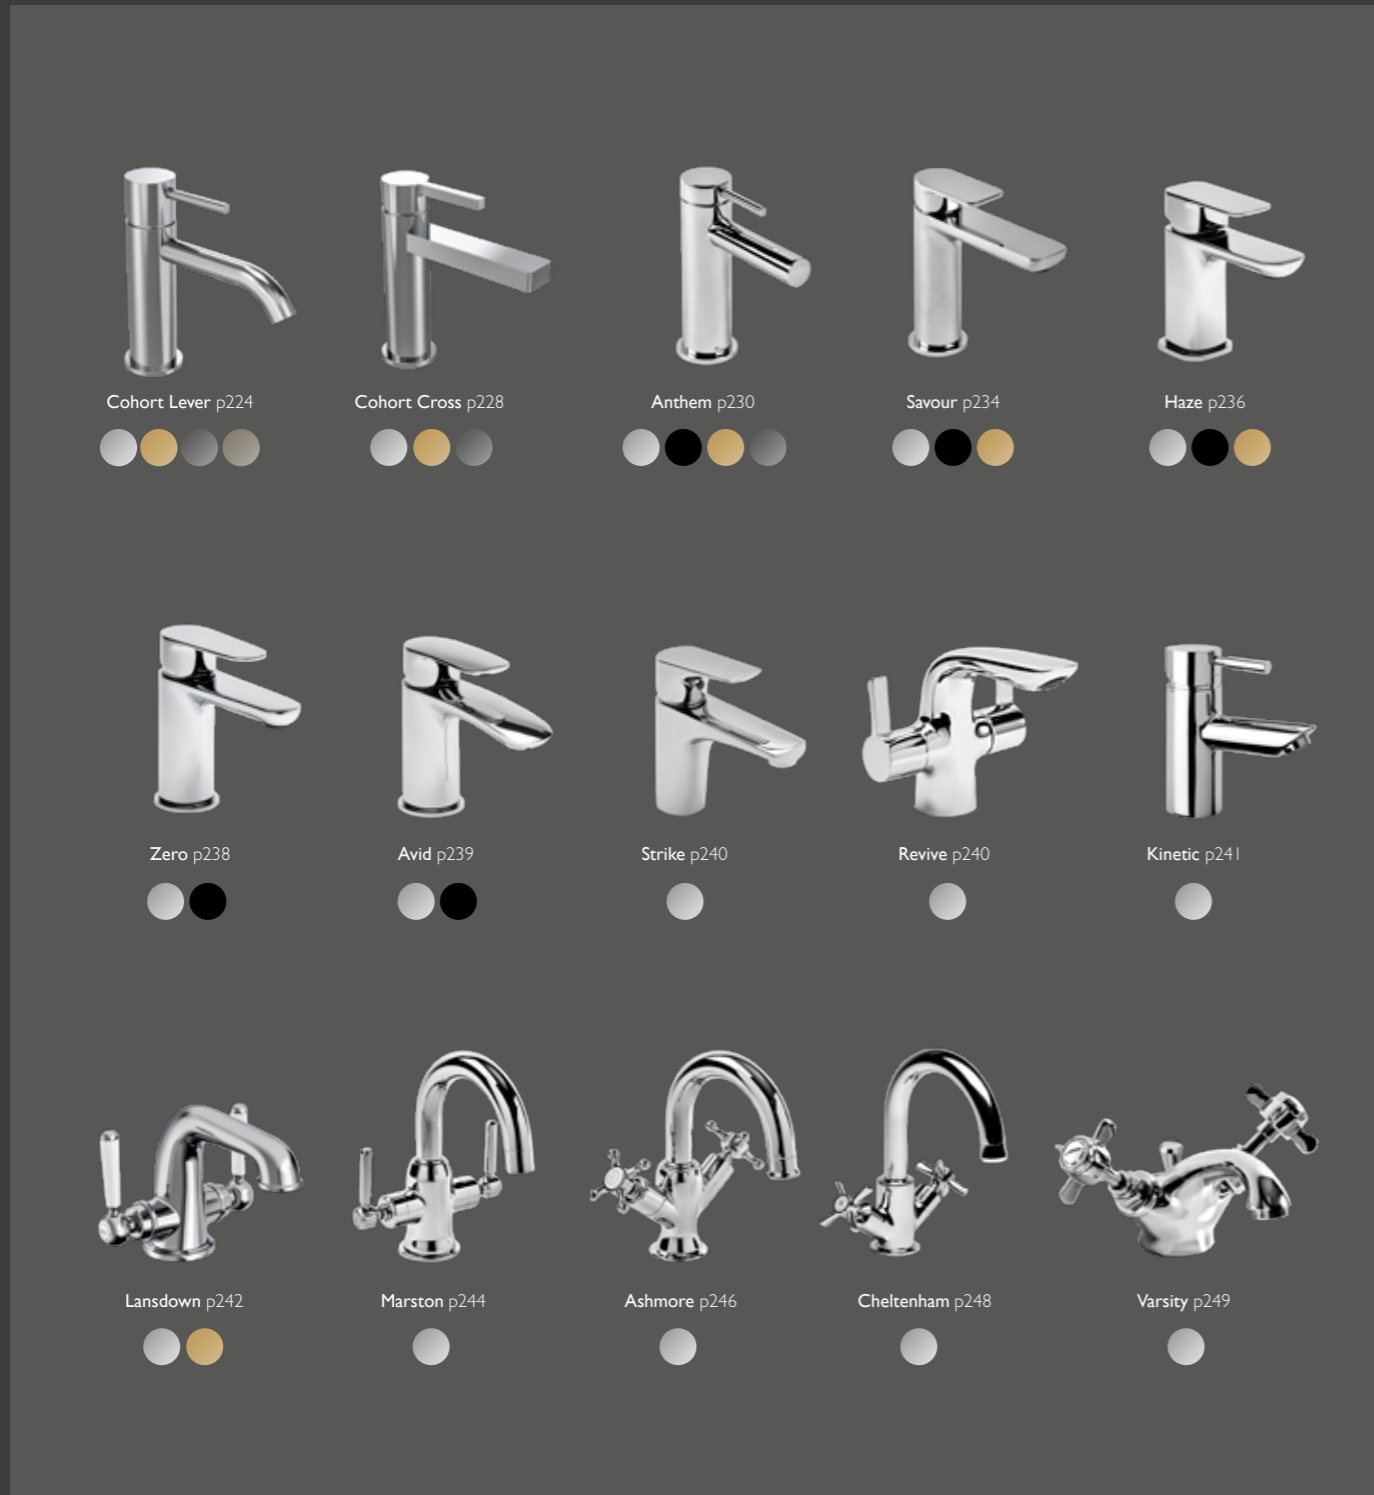

STYLE GUIDE

Discover our collection of bathroom taps with designs which cover all styles, from modern basin mixer to traditional basin taps to suit a classic bathroom.