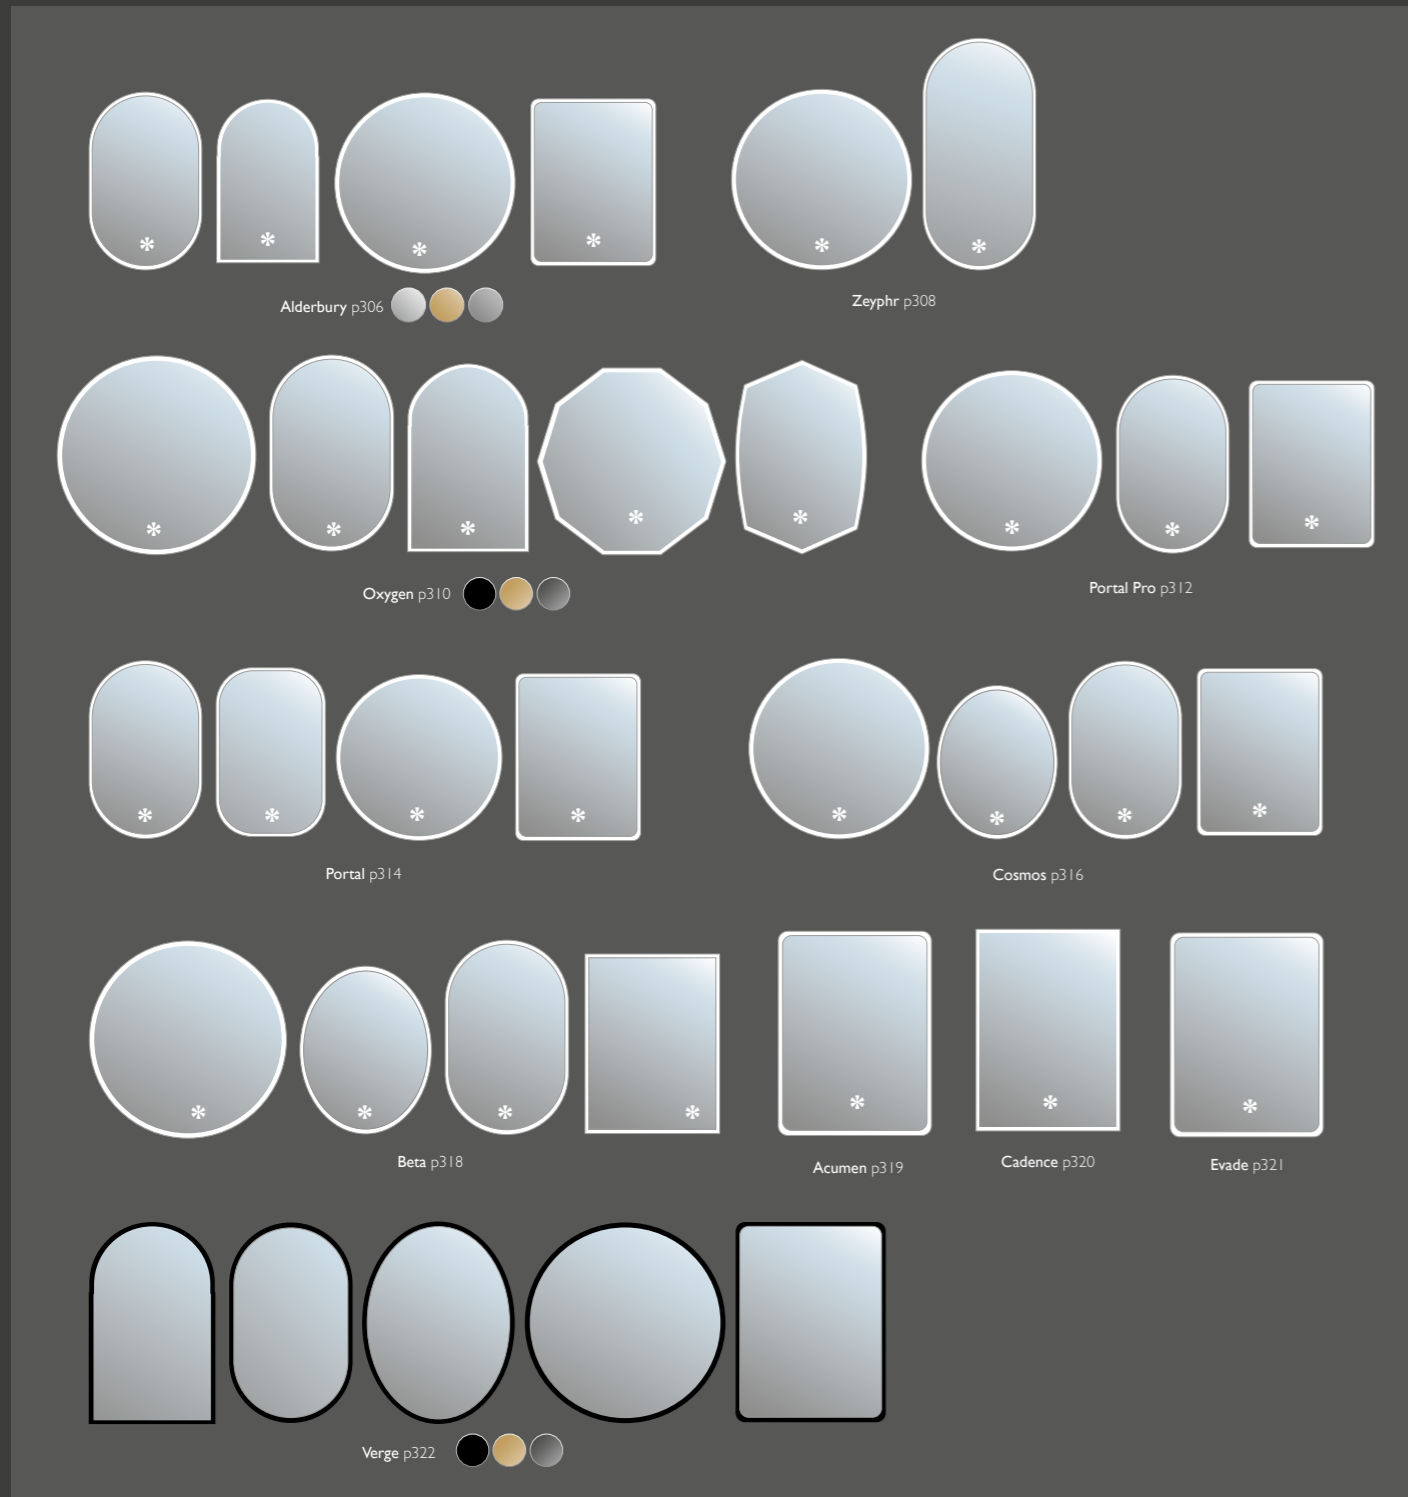

MIRROR PRODUCT GUIDE

Discover our collection of mirrors. Beautifully designed to create your perfect bathroom environment.