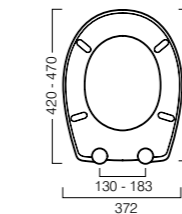

Verve WC Seat

- Highly durable thermoset material
- Adjustable stainless steel bottom fix hinges
- Designed to fit most standard shape toilet pans
- Weight 1.7kg
- 5 year guarantee

Verve Thermoset Seat with Swivel Hinges
372(w) x 458(d)mm

White - 9001WS

€47.03