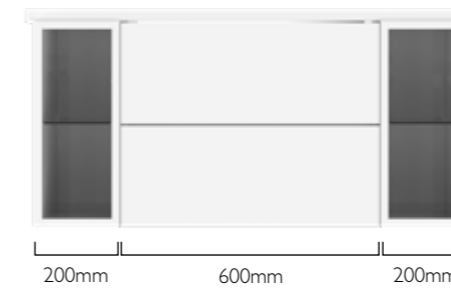

700mm unit configuration

800mm unit configuration

1000mm unit configurations

1200mm unit configurations

CADENCE OPEN STORAGE

We think about the little things in life too. Enhance your Cadence unit with our open storage cabinets for a singular look. Available across our slab and fluted wall-mounted configurations. Opt for one of the suggested configurations or refer to page 34-35 and specify your own set up. Compatible with a range of worktops and countertop basins, see page 192.