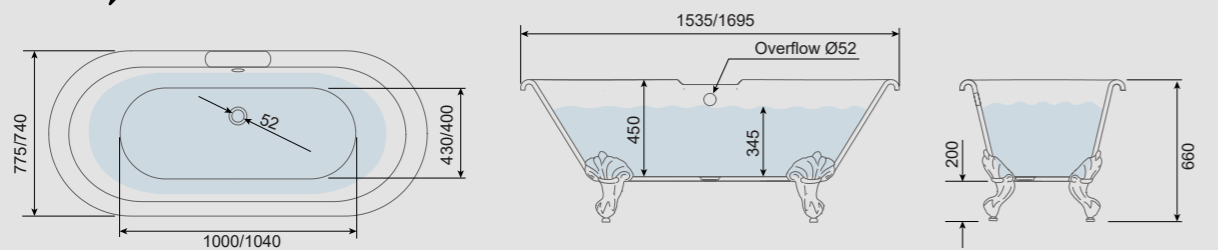

Technical Info

All bathtubs are supplied with undrilled tap decks

Don't forget to complete your bathtub by choosing your bathtub accessories, see page 218