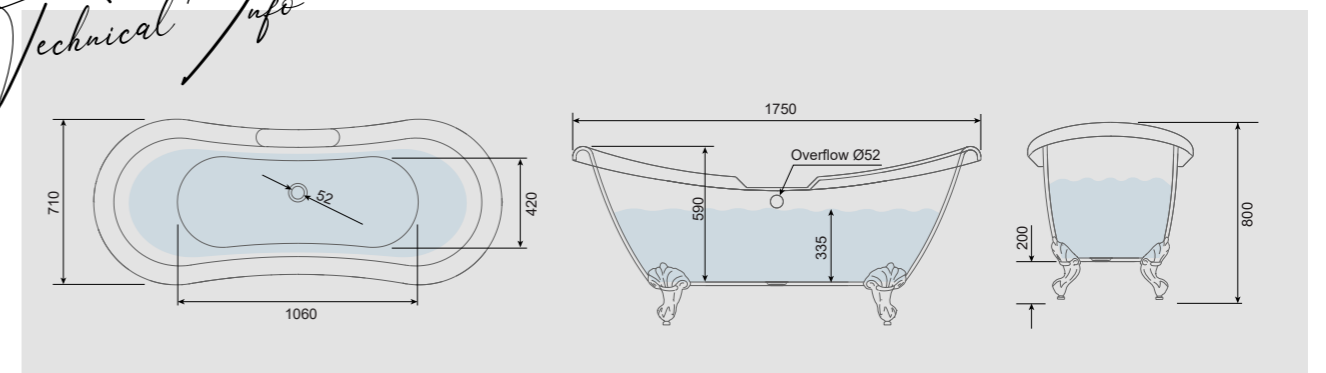

Paired here with Lansdown bath shower mixer & standpipes. See page 242

Technical Info

Don't forget to complete your bathtub by choosing your bathtub accessories, see page 218

VITORIA ROLL TOP BATHTUB

- Material**
Reinforced 3.2mm acrylic
- Bathtub Weight (unfilled)**
1500mm - 28KG
1700mm - 30KG
- Capacity**
1500mm - 165L
1700mm - 184L
- Finish**
Gloss White
- Features:**
- Height adjustable floor fixings provided with all feet
 - Space saving - 1535mm
 - Can be painted if desired
 - Floor fixings kit provided
 - Tap deck
 - Double ended
- Compatible Tap Types:**
- Deck mounted bath filler