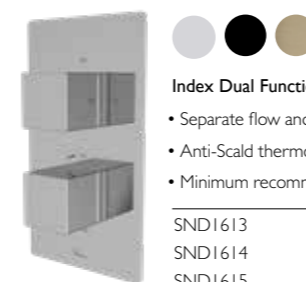

SHOWER ACCESSORIES

Index Dual Function Shower Valve

- Separate flow and temperature controls
- Anti-Scald thermostatic control for safe showering
- Minimum recommended pressure 1.0bar

SND1613	Chrome	€328.44
SND1614	Black	€355.81
SND1615	Brushed Brass	€437.92