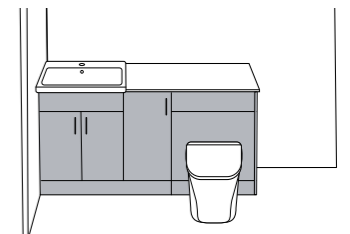

600mm Inline Isocast Basin Std Depth