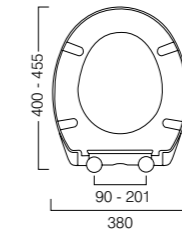

Universal WC Seat

- Flat lid design
- Highly durable thermoset material
- Soft close hinge mechanism
- Adjustable hinges with **Secure-Fix QR** technology keep seat firmly in place
- Stainless steel cover caps
- Single button quick release for easy cleaning
- Top & under fixings
- Designed to fit most standard shape toilet pans
- Weight 1.8kg
- 5 year guarantee

Universal Soft Close Seat with Quick Release Hinges
378(w) x 445(d)mm

White - DC4001-SF

€57.02