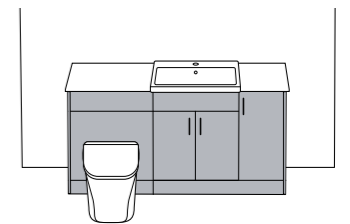

600mm Inline Isocast Basin Std Depth