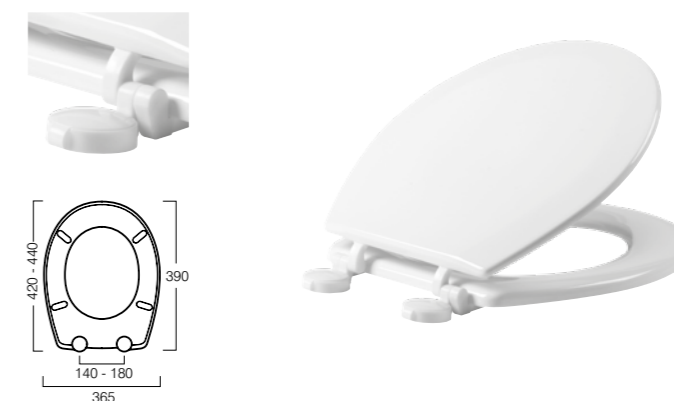

Meridian Moulded Wood Toilet Seat

365(w) x 390(d)mm

Gloss White - MSM1W **€39.15**