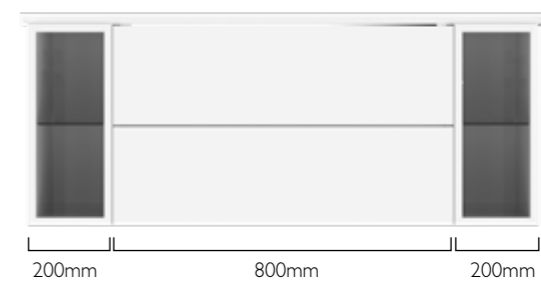

700mm unit configuration

800mm unit configuration

1000mm unit configurations

1200mm unit configurations

CADENCE OPEN STORAGE

We think about the little things in life too. Enhance your Cadence unit with our open storage cabinets for a singular look. Available across our slab and fluted wall-mounted configurations. Opt for one of the suggested configurations or refer to page 34-35 and specify your own set up. Compatible with a range of worktops and countertop basins, see page 192.