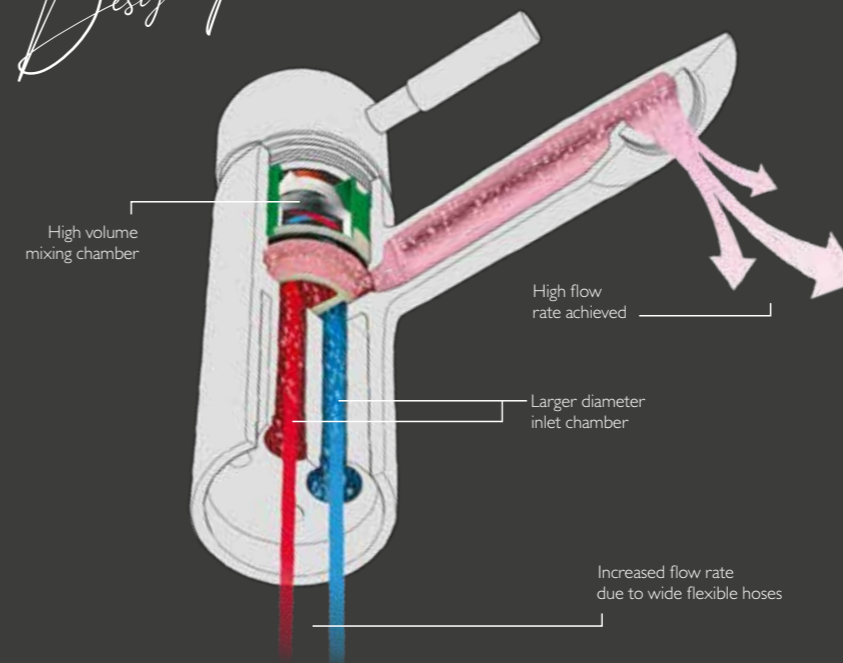

Design Performance

TAP OPERATING PRESSURE

Plumbing systems can sometimes suffer from poor flow rates. The UK is unique in that many homes are still using the more traditional, low pressure gravity fed plumbing systems commonly found in older properties.

Some manufacturers tend to design taps suitable for modern plumbing systems which can often cause disappointing flow rate when using the taps in UK homes. Tavistock's in-house design team have recognised this problem and engineered our taps

for use with both high and low pressure systems. Most of our taps operate at 0.1 bar or above.

If you are unsure, we recommend you seek advice from your plumber who will advise you on the plumbing system you have and the likely water pressures it can achieve. If pressures are too low even for our low pressure taps, you will be able to increase your water pressure using a suitable water pump - your retailer or plumber can advise you on this. Please note that all of our taps are also suitable for high pressure plumbing systems.

EFFICIENCY IN EVERY DROP

Our water savers are designed to save water without compromising performance. They reduce water usage while maintaining a strong, steady stream. These taps are ideal for environmentally conscious homes, helping lower utility bills and conserve natural resources - all while adding a stylish touch to your bathroom. See page 251 for further details.