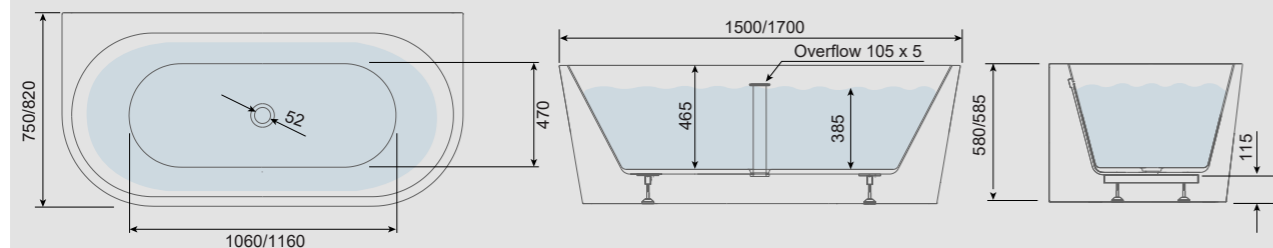

Technical Info

All bathtubs are supplied with undrilled tap decks