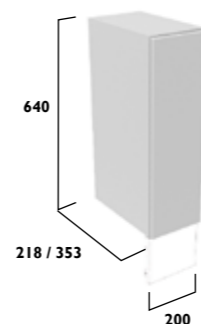

PRODUCT	FEATURES	FINISH	CARCASS	STD DEPTH CODE	SLIM DEPTH CODE
200 Floor Cupboard With Door Pack & Carcass	- Soft close hinges - One adjustable shelf - Reversible door (Calm & Legacy) - For Scribe units please choose a left or right handed door - For a floormounted look, a plinth is required for this unit, see page 134	Calm			
		Matt Mineral Blue	Graphite	T3FC2C.MB	T2FC2C.MB
		Matt Dark Grey	Graphite	T3FC2C.MDG	T2FC2C.MDG
		Gloss White	White	T3FC2C.GW	T2FC2C.GW
		Gloss Light Grey	Graphite	T3FC2C.GLG	T2FC2C.GLG
		Matt Viridian Green	Graphite	T3FC2C.VRG	T2FC2C.VRG
		Legacy			
		Matt Mineral Blue	Oak	T3FC2L.MB*	T2FC2L.MB*
		Matt Flax	Oak	T3FC2L.FX*	T2FC2L.FX*
		Matt Dark Grey	Oak	T3FC2L.MDG*	T2FC2L.MDG*
		Matt Viridian Green	Oak	T3FC2L.VRG*	T2FC2L.VRG*
		Scribe			
		Matt Mineral Blue	Graphite	T3FC2SL.MB	T2FC2SL.MB
		Matt Viridian Green	Graphite	T3FC2SL.VRG	T2FC2SL.VRG
		Gloss White	White	T3FC2SL.GW	T2FC2SL.GW
		€416.46	€416.46	€416.46	€416.46