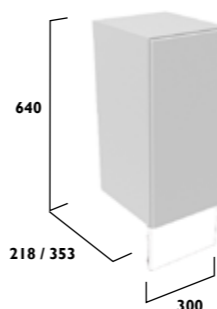

PRODUCT	FEATURES	FINISH	CARCASS	STD DEPTH CODE	SLIM DEPTH CODE
300 Floor Cupboard With Door Pack & Carcass	- Soft close hinges - One adjustable shelf - Reversible door (Calm & Legacy) - For Scribe units please choose a left or right handed door - For a floormounted look, a plinth is required for this unit see page 134	Calm			
		Matt Mineral Blue	Graphite	T3FC3C.MB	T2FC3C.MB
		Matt Dark Grey	Graphite	T3FC3C.MDG	T2FC3C.MDG
		Gloss White	White	T3FC3C.GW	T2FC3C.GW
		Gloss Light Grey	Graphite	T3FC3C.GLG	T2FC3C.GLG
		Matt Viridian Green	Graphite	T3FC3C.VRG	T2FC3C.VRG
		Legacy			
		Matt Mineral Blue	Oak	T3FC3L.MB	T2FC3L.MB
		Matt Flax	Oak	T3FC3L.FX	T2FC3L.FX
		Matt Dark Grey	Oak	T3FC3L.MDG	T2FC3L.MDG
		Matt Viridian Green	Oak	T3FC3L.VRG	T2FC3L.VRG
		Scribe			
		Matt Mineral Blue	Graphite	T3FC3SL.MB	T2FC3SL.MB
		Matt Viridian Green	Graphite	T3FC3SL.VRG	T2FC3SL.VRG
		Gloss White	White	T3FC3SL.GW	T2FC3SL.GW
		€440.37	€440.37	€440.37	€440.37