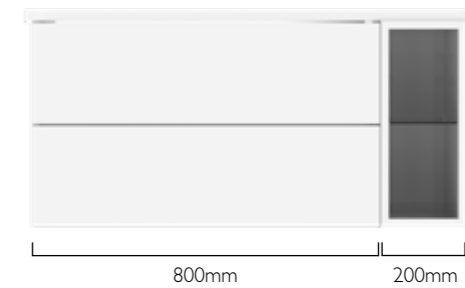

700mm unit configuration

800mm unit configuration

1000mm unit configurations

1200mm unit configurations

CADENCE OPEN STORAGE

We think about the little things in life too. Enhance your Cadence unit with our open storage cabinets for a singular look. Available across our slab and fluted wall-mounted configurations. Opt for one of the suggested configurations or refer to page 34-35 and specify your own set up. Compatible with a range of worktops and countertop basins, see page 192.