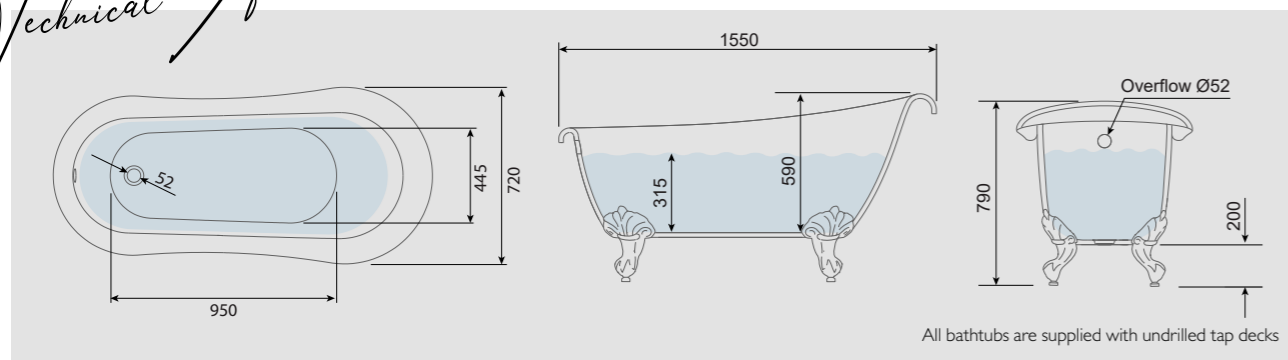

Technical Info

Don't forget to complete your bathtub by choosing your bathtub accessories, see page 218