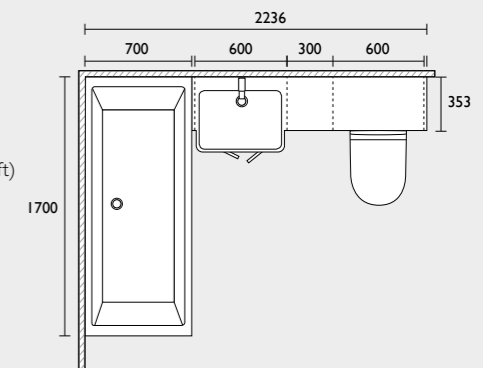

Calm - Standard Depth Furniture Run (Left)

- T33D3C.MB 300 three drawer floor cupboard (graphite carcass)
- T3BW6C.MB 600 back to wall WC unit
- BTW950S Micra Evo back to wall WC
- DCI14037-SF Micra Evo WC seat
- VOR790 Vortex cistern
- TR9014 Contactless dual flush sensor
- T3SC6C.MB 600 basin unit (graphite carcass)
- TISI540S.L 1540 integrated basin & worktop (left)
- TANI103 Anthem basin mixer
- OVMCBK Overflow trim
- TFHHAN.B Hana handles x5
- BTM60C 600 circular Beta mirror
- T3EP8S.MB Filler/clad-on end panel x2
- TPL15S.MB 1500 plinth (cut to size)
- TAN3203 Anthem bath filler
- TBP17S.MB 1700 bath panel & plinth
- TBP07S.MB 700 end bath panel & plinth