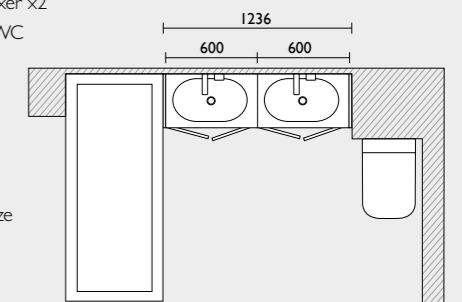

GLOSS WHITE SCRIBE

Swatch sample service available
See page 346 for details