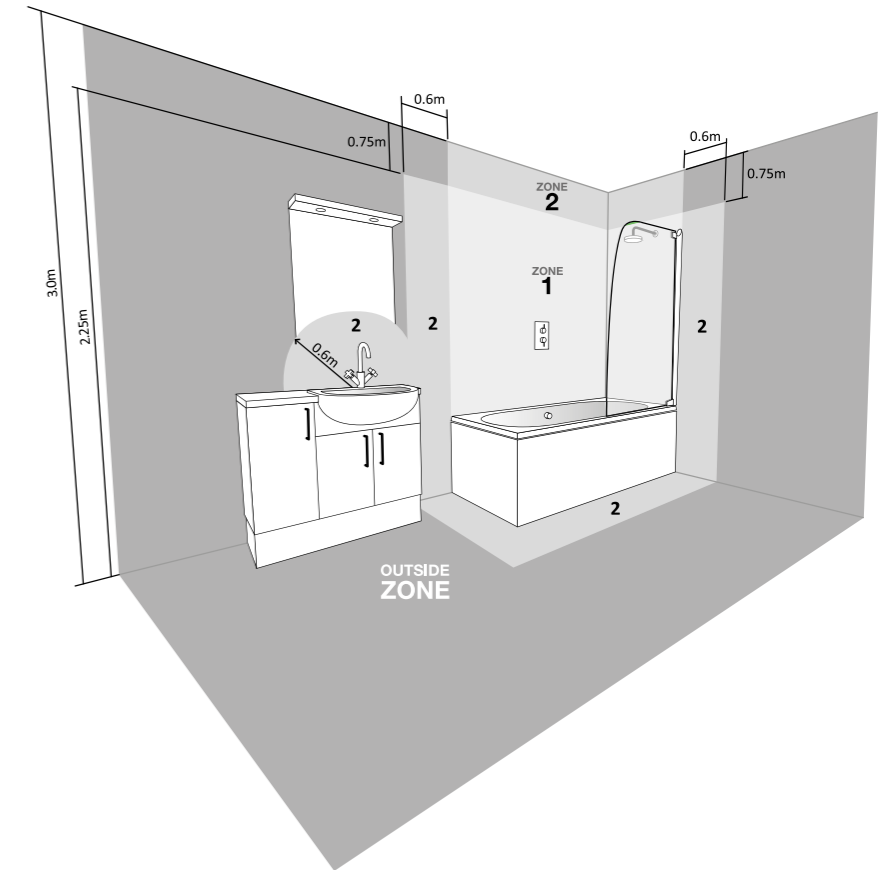

Infrared Sensor

All mirrors or cabinets featuring infrared technology must ensure that the sensor is mounted a minimum of 150mm from an adjacent wall or obstruction to ensure correct function.